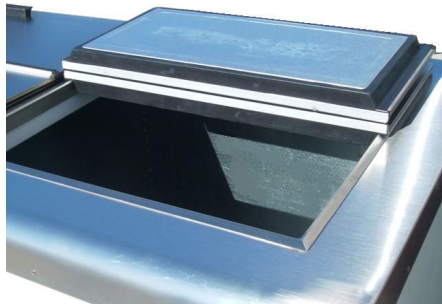

## Nelson Treasure Chests Double and Single Row Dipping Cabinets Your Best Deals and Lowest Prices Online

### Features:

All Digital, All the Time. Electronic thermostats included in all Nelson dipping cabinets takes the guess work out of the perfect temperature setting.

Front Breathing cabinets allow for flexibility in proper placement in cabinetry or against a wall.

### SPECIFICATIONS:

- One piece 22 ga. 304 stainless steel, all corners welded (no corner pieces or raw edges, ever),
- Galvanized steel reinforced sub-top beneath the stainless top,
- Anti-condensate heater wires on galvanized sub-top to prevent condensation on cabinet top,
- Galvanized steel interior. Optional 22 ga. 304 stainless steel exterior and 24 ga. stainless steel interior,
- Copper tubing cold wall type evaporator attached to liner wall,
- Forced air condensing unit (clog free design on all BD models) on glide-out base for efficient operation and built-in applications,
- Base of cabinet to be constructed of 16 ga. Galvanized steel,
- Poured-in place urethane foam insulation with a minimum "K" factor of .13, Lids to be stainless steel top with poured urethane foam insulation and hinged in the center with rubber handles,
- Freezer lid gaskets to be of a molded, one piece, high impact grade ABS plastic, Cabinet to be equipped with a 7-ft power cord, 3 wire, grounded, dead front construction,
- Unit NSF & UL and/or ETL approved.